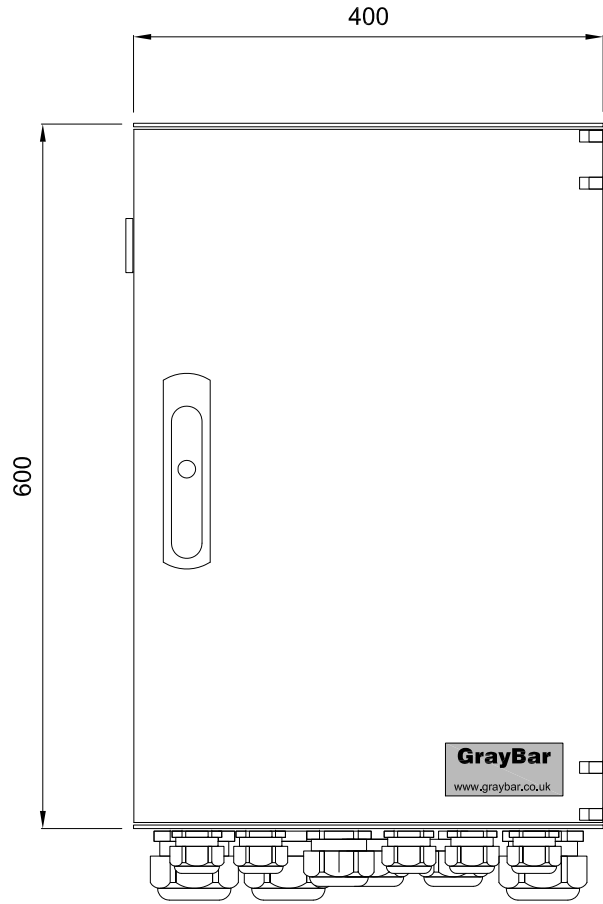

GBK4304-G 42 Way Signal Dis Box

GrayBar

Glands 3 x M40, 3 x M32 & 9 x M25