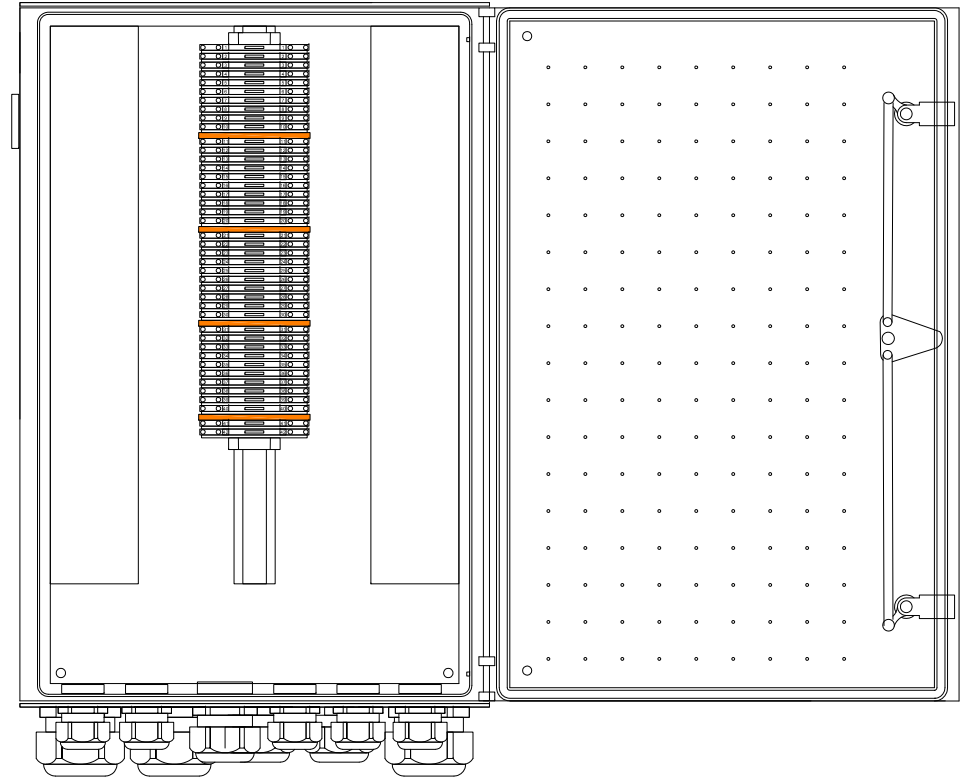

GBK4304-G 42 Way Signal Dis Box

GrayBar

Glands 3 x M40, 3 x M32 & 9 x M25