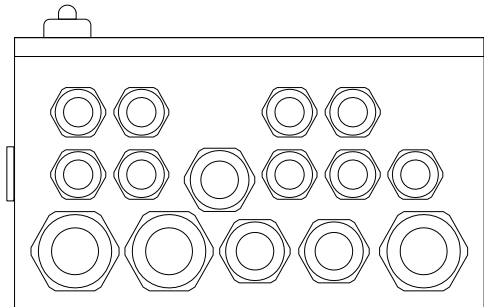

GBK4304-G 42 Way Signal Dis Box

GrayBar

Glands 3 x M40, 3 x M32 & 9 x M25