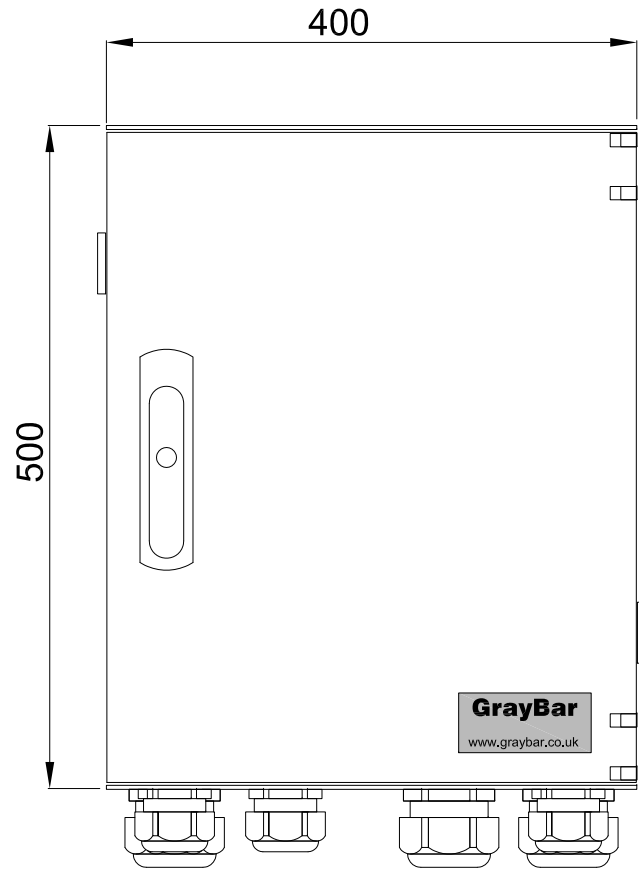

GBK4323-G 31 Way Signal Dis Box

GrayBar

Glands 3 x M40 & 3 x M32