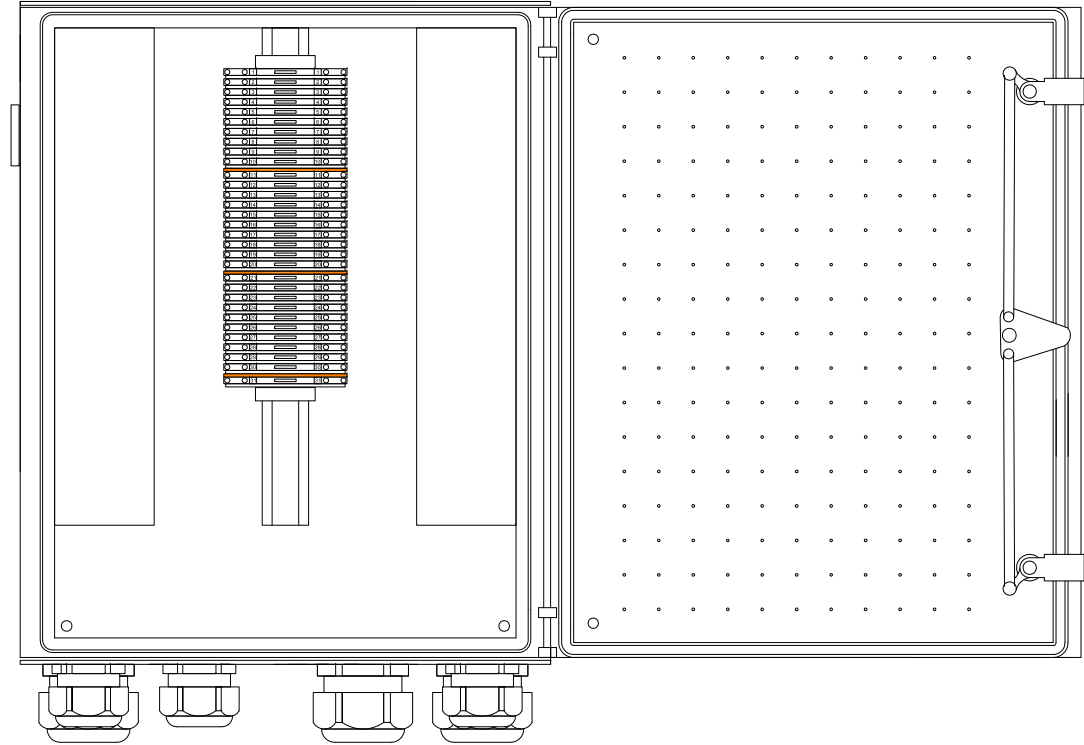

GBK4323-G 31 Way Signal Dis Box

GrayBar

Glands 3 x M40 & 3 x M32