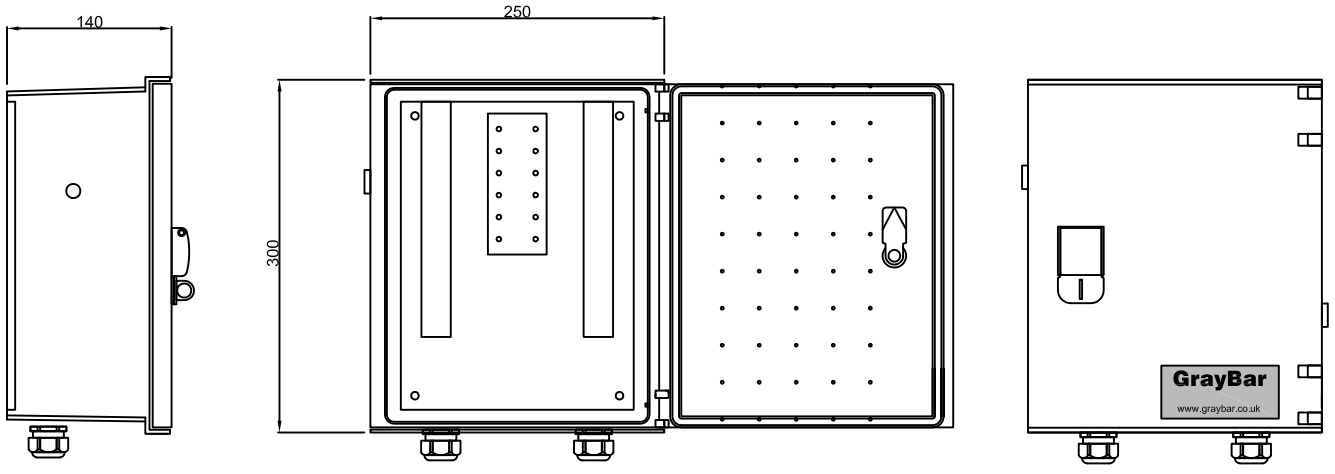

GBK4379-G 6 Way AWS 2BA Dis Box (equivalent to 086/10761)

GrayBar Ref	PADS/PA Cert Ref	Description	Quantity
CPT2903	PA05/07019	BRES-325	1
CPT2904	PA05/07019	PBP325	1
CPT3051	PA05/07019	Padlock Hasp	1
CPT3230	PA05/06356	M12 Vent	2
CPT3442	PA/05/06356	M12 Lock Nut	2
CPT3079	054/073295	25x75x200mm Closed Slot Betaduct	2
CPT3638	086/042060	6 Way 2BATerminal Block c/w Nuts & Washers	1
CPT1511	086/042054	Terminal Block Captive Links White	6
CPT2905	086/043943	2BA Terminal Cover	1
GBK1984/G	PA05/0688	M25 Nylon Compression Glands	2
CPT3270	PA05/06356	GrayBar Label	1