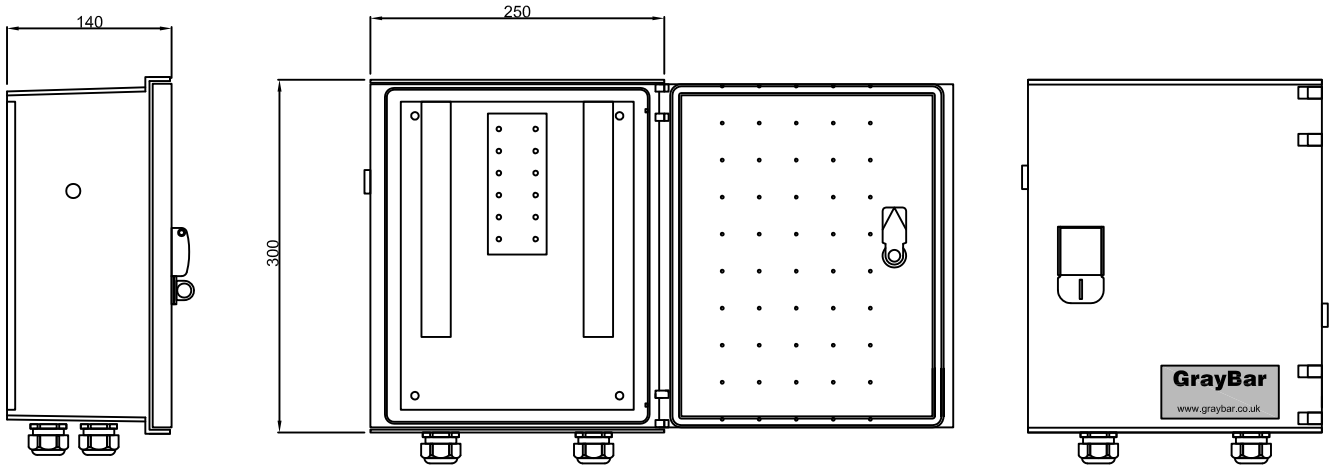

# GBK4374-G 6 Way Combined TPWS/AWS 2BA Dis Box (equivalent to 086/43880 and 086/10761)

GrayBar Ref	PADS/PA Cert Ref	Description	Quantity
CPT2903	PA05/07019	BRES-325	1
CPT2904	PA05/07019	PBP325	1
CPT3051	PA05/07019	Padlock Hasp	1
CPT3230	PA05/06356	M12 Vent	2
CPT3442	PA05/06356	M12 Lock Nut	2
CPT3079	054/073295	25x75x200mm Closed Slot Betaduct	2
CPT3638	086/042060	6 Way 2BATerminal Block c/w Nuts & Washers	1
CPT1511	086/042054	Terminal Block Captive Links White	6
CPT2905	086/043943	2BA Terminal Cover	1
GBK1984/G	PA05/0688	M25 Nylon Compression Glands	4
CPT3270	PA05/06356	GrayBar Label	1
CPT2971	N/A	25mm Blanking Kit	2