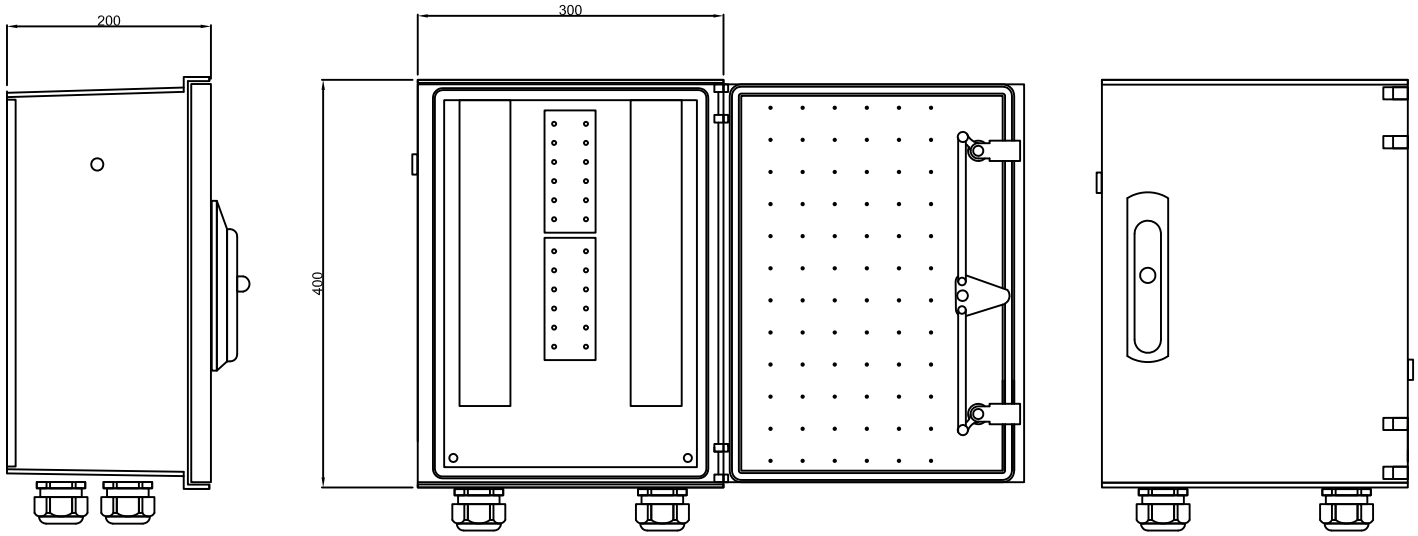

GBK4373-G 12 Way Combined Signal 2BA Dis Box (equivalent to 086/10753)

GrayBar Ref	PADS/PA Cert Ref	Description	Quantity
CPT3094	PA05/07019	BRES-43 3PL	1
CPT2964	PA05/07019	PBP43	1
CPT3331	PA05/06356	M20 Vent	2
CPT2884	PA05/06356	M20 Lock Nut	2
CPT2991	054/073295	50x75x300mm Closed Slot Betaduct	2
CPT3638	086/042060	6 Way 2BA Terminal Block c/w Nuts & Washers	2
CPT1511	086/042054	Terminal Block Captive Links White	12
CPT2905	086/043943	2BA Terminal Cover	2
GBK1984/G	PA05/0688	M40 Nylon Compression Glands	4
CPT3270	PA05/06356	GrayBar Label	1
CPT2971	N/A	40mm Blanking Kit	2
	N/A	40mm Reducing Kit	2